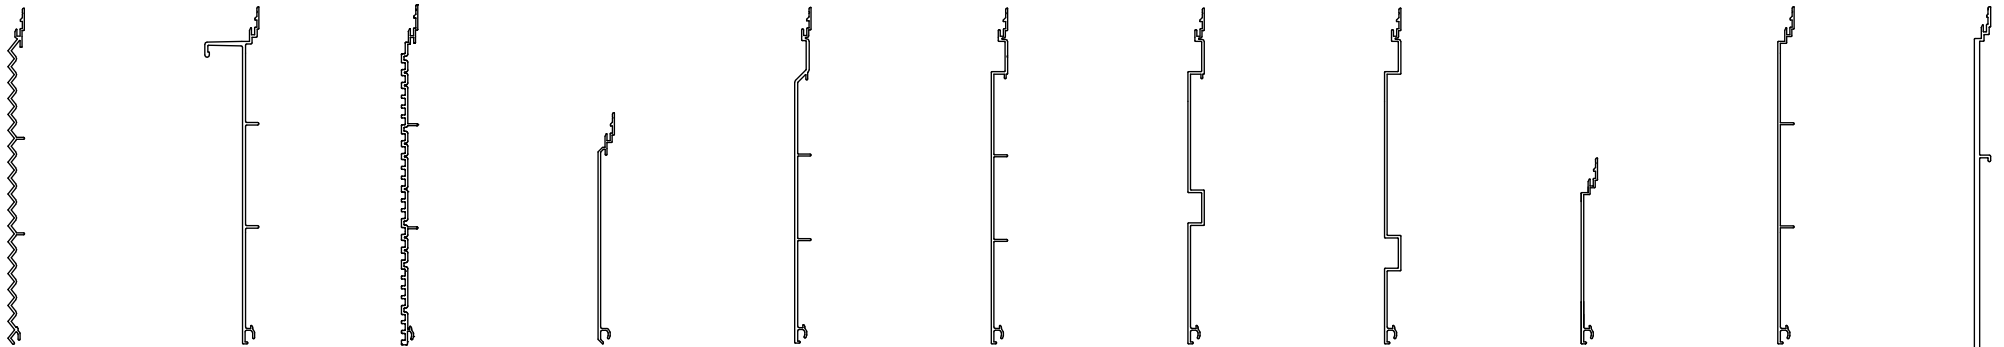

| | | | | | | | | | | |
|---|--|---|--|---|---|--|---|---|---|--|
| NC100 Classique 136mm Cover McK 31067 P.3923 0.757kg | NC123 Shiplap 150mm Cover McK 31065 P.43388 0.839kg | NC132 Aero-115 115mm Cover McK 31069 P.34210 0.643kg | NC131 Aero-70 140mm Cover McK 31066 P.39022 0.753kg | NC150 Aero-200 200mm Cover McK 34795 P.53446 1.171kg | NC151 Aero-200S 200mm Cover McK 39321 P.5293 1.159kg | NC133 Louvre-60 120mm Cover McK 31068 P.37229 0.705kg | NC140 Louvre-120 120mm Cover McK 31746 P.34835 0.692kg | NC152 Louvre-150 150mm Cover McK 35330 P.41296 0.903kg | NC127 Ripple-150 150mm Cover McK 31064 P.42206 0.815kg | NC149 Ripple-200 200mm Cover McK 34796 P.53993 1.05kg |
|---|--|---|--|---|---|--|---|---|---|--|

| | | | | | | | | | |
|--|---|---|--|---|---|--|--|---|---|
| NC155 ZZ200 200mm Cover McK 37025 P.60689 1.341kg | NC153 SS200 200mm Cover McK 36649 P.6080 1.588kg | NC161 Barcode 200mm Cover McK 38643 P.6661 1.572kg | NC165 V130 130mm Cover McK 21055/A P.3612 0.771kg | NC159 N200 200mm Cover McK 38485 P.54086 1.354kg | NC156 E200 200mm Cover McK 36761 P.5529 1.2130kg | NC154 E100 200mm Cover McK 36760 P.5506 1.230kg | NC157 E70/130 200mm Cover McK 37300 P.55331 1.238kg | NC158 Mono-100 100mm Cover McK 37503 P.30276 0.641kg | NC148 Mono-200 200mm Cover McK 34783 P.54562 1.178kg |
|--|---|---|--|---|---|--|--|---|---|