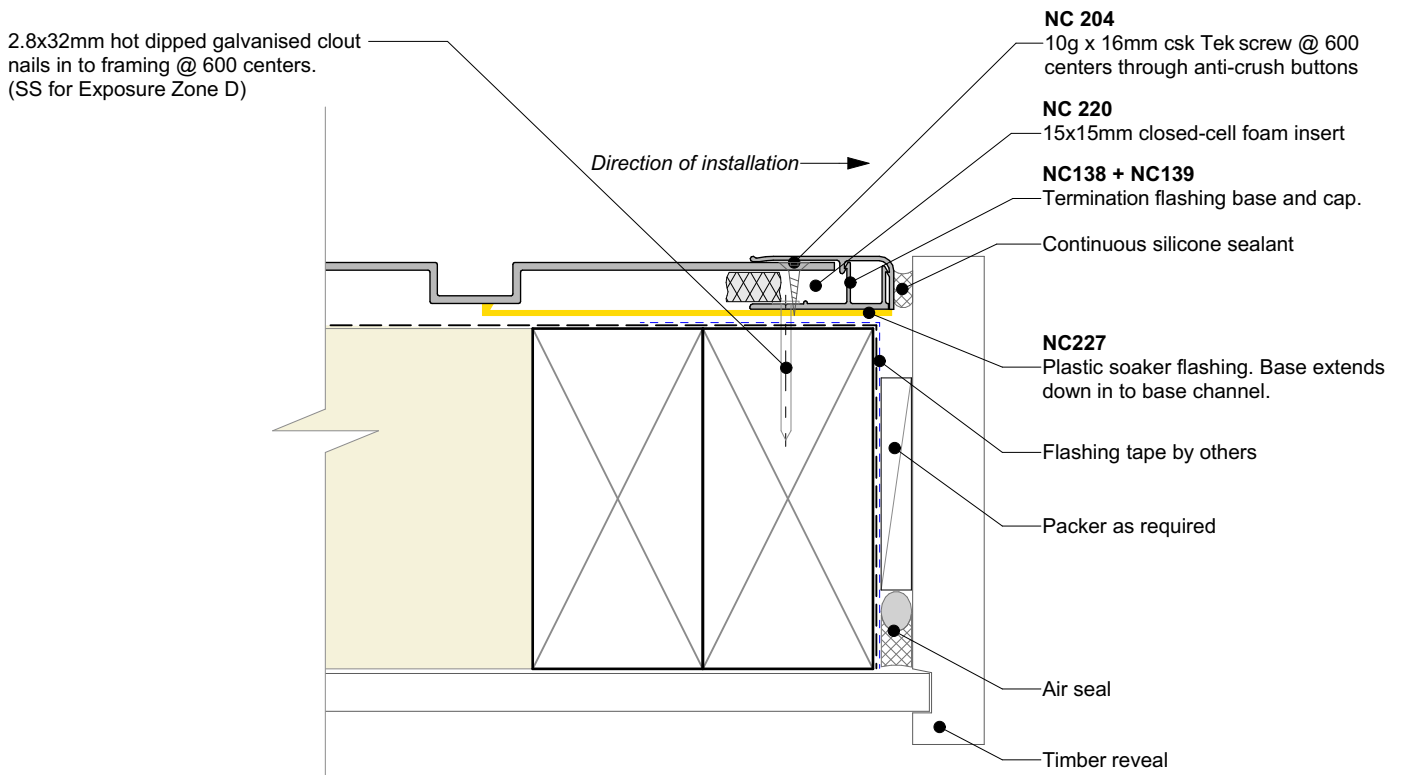

GARAGE DOOR HEAD (Timber reveal)

GARAGE DOOR JAMB (Timber reveal)

Nu-Wall cladding vertical direct fix
Typical garage door head - jamb (Timber reveal)

NW-VDF-026.01

Drawn by: Nu-Wall	Date: 9/05/2022
Checked by: RL, GT	Scale: 1:2 @ A4